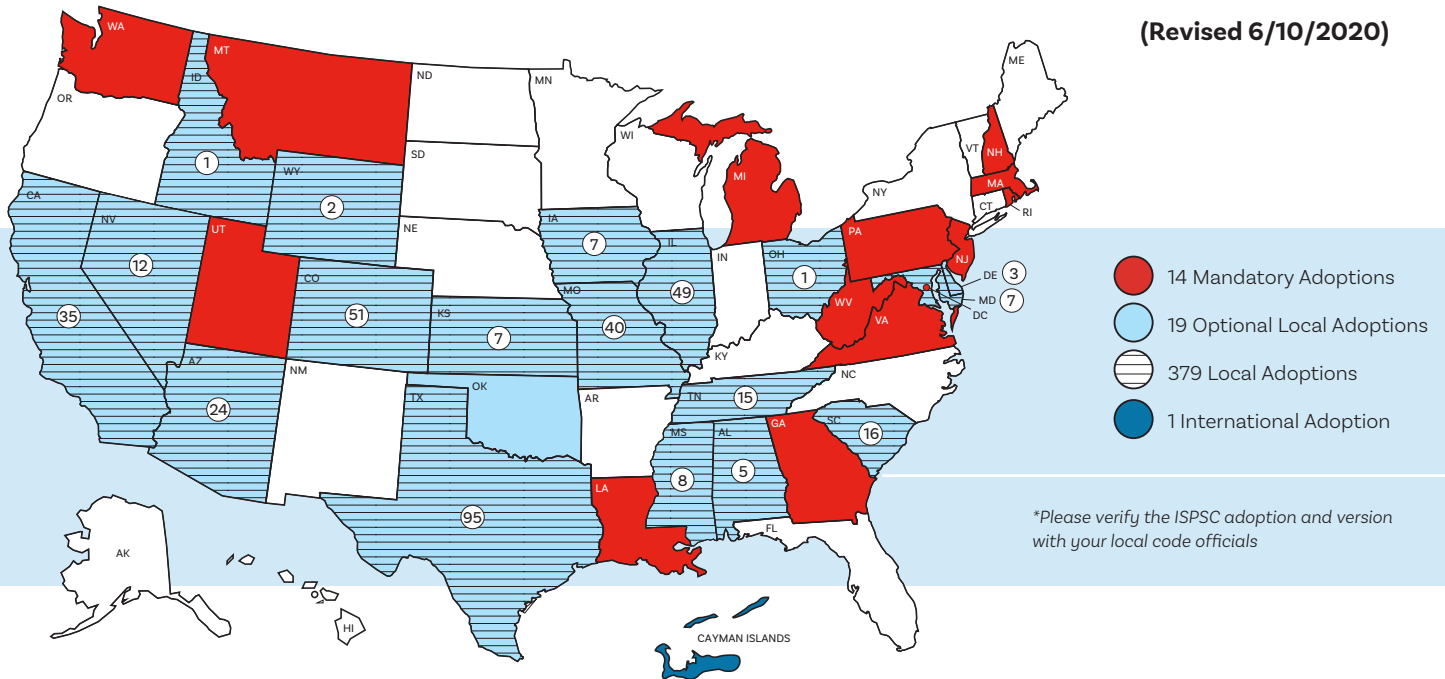

# ISPSC Adoption Status Report\*

(Revised 6/10/2020)

- 14 Mandatory Adoptions
- 19 Optional Local Adoptions
- 379 Local Adoptions
- 1 International Adoption

\*Please verify the ISPSC adoption and version with your local code officials

## 14 Mandatory State Adoptions (Statewide)

Georgia ('12) | Louisiana ('15) | Massachusetts ('15) | Michigan ('15) | Montana ('18) | New Hampshire ('15) | New Jersey ('18) | Pennsylvania ('15) | Rhode Island ('15) | Utah ('18) | Virginia ('15) | Washington ('15) | Washington, D.C. ('12) | West Virginia ('15)

## 19 States with Optional Adoption

Alabama | Arizona | California | Colorado | Delaware | Idaho | Illinois | Iowa | Kansas | Maryland | Mississippi | Missouri | Nevada | Ohio | Oklahoma | South Carolina | Tennessee | Texas | Wyoming