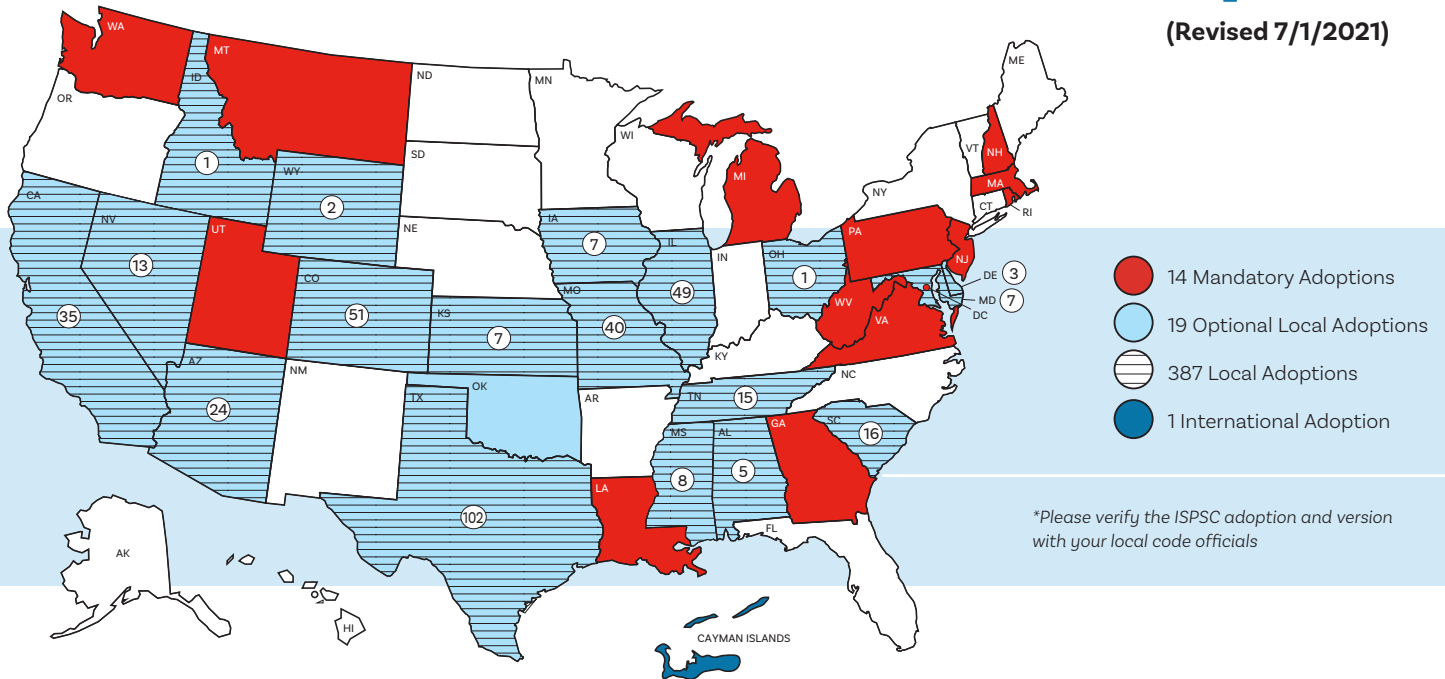

ISPSC Adoption Status Report*

(Revised 7/1/2021)

14 Mandatory State Adoptions (Statewide)

Georgia ('15) | Louisiana ('15) | Massachusetts ('15) | Michigan ('15) | Montana ('18) | New Hampshire ('15) | New Jersey ('18) | Pennsylvania ('15) | Rhode Island ('15) | Utah ('18) | Virginia ('18) | Washington ('15) | Washington, D.C. ('12) | West Virginia ('15)

19 States with Optional Adoption

Alabama | Arizona | California | Colorado | Delaware | Idaho | Illinois | Iowa | Kansas | Maryland | Mississippi | Missouri | Nevada | Ohio | Oklahoma | South Carolina | Tennessee | Texas | Wyoming

Ohio

Grove City ('18)

South Carolina

Aiken ('18)
 Charleston ('18)
 Clemson ('18)
 Edisto Beach ('15)
 Fort Mill ('18)
 Georgetown County ('12)
 Goose Creek ('18)
 Greenville County ('15)
 Lancaster County ('18)
 Moncks Corner ('18)
 Myrtle Beach ('15)
 Oconee County ('15)
 Seneca ('18)
 Summerville ('18)
 Surfside Beach ('18)
 Westminster ('12)

Tennessee

Alcoa ('18)
 Brentwood ('12)
 Farragut ('18)
 Gallatin ('15)
 Hendersonville ('18)
 Knox County ('18)
 Lincoln County ('18)
 Mount Juliet ('12)
 Murfreesboro ('18)

Piperton ('18)
 Roane County ('12)
 Rossville ('18)
 Rutherford County ('18)
 Smyrna ('18)
 White House ('12)