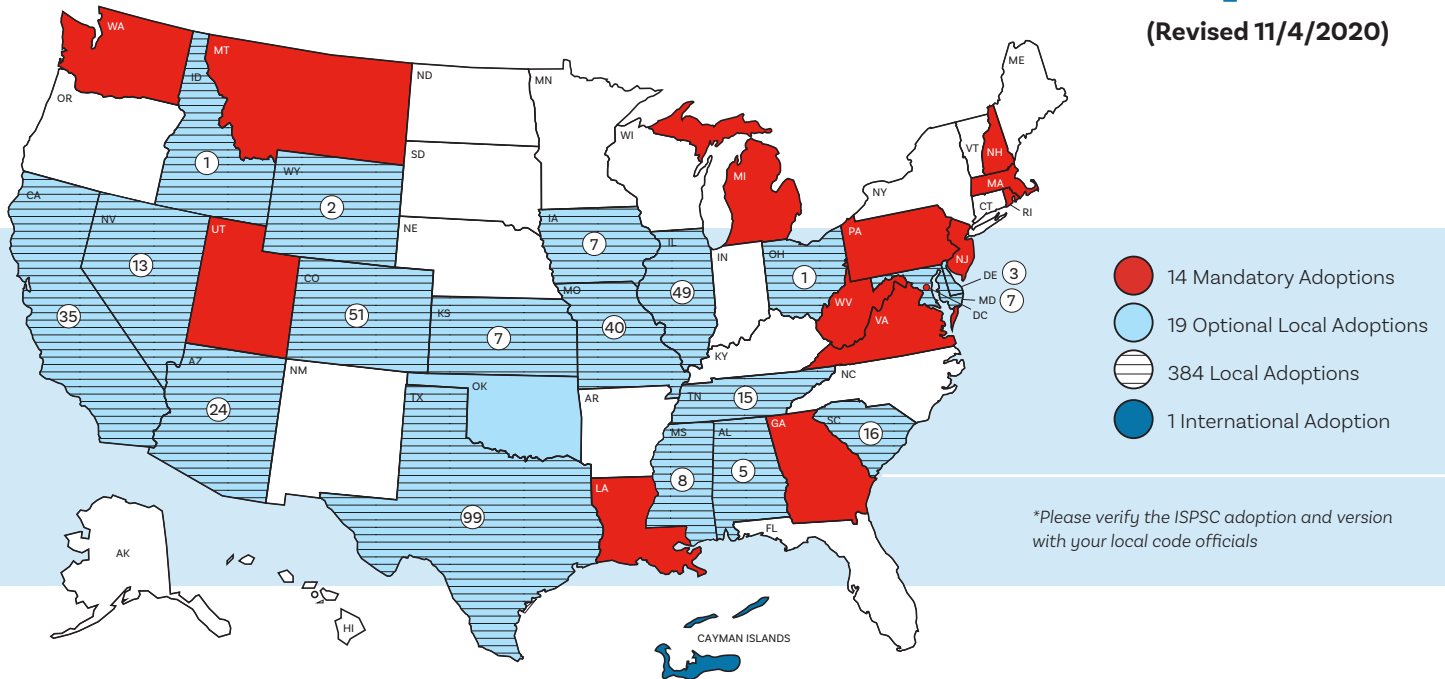

ISPSC Adoption Status Report*

(Revised 11/4/2020)

- 14 Mandatory Adoptions
- 19 Optional Local Adoptions
- 384 Local Adoptions
- 1 International Adoption

*Please verify the ISPSC adoption and version with your local code officials

14 Mandatory State Adoptions (Statewide)

Georgia ('12) | Louisiana ('15) | Massachusetts ('15) | Michigan ('15) | Montana ('18) | New Hampshire ('15) | New Jersey ('18) | Pennsylvania ('15) | Rhode Island ('15) | Utah ('18) | Virginia ('15) | Washington ('15) | Washington, D.C. ('12) | West Virginia ('15)

19 States with Optional Adoption

Alabama | Arizona | California | Colorado | Delaware | Idaho | Illinois | Iowa | Kansas | Maryland | Mississippi | Missouri | Nevada | Ohio | Oklahoma | South Carolina | Tennessee | Texas | Wyoming

Tennessee

Alcoa ('18)
 Brentwood ('12)
 Farragut ('18)
 Gallatin ('15)
 Hendersonville ('18)
 Knox County ('18)
 Lincoln County ('18)

Mount Juliet ('12)
 Murfreesboro ('18)
 Piperton ('18)
 Roane County ('12)
 Rossville ('18)
 Rutherford County ('18)
 Smyrna ('18)
 White House ('12)