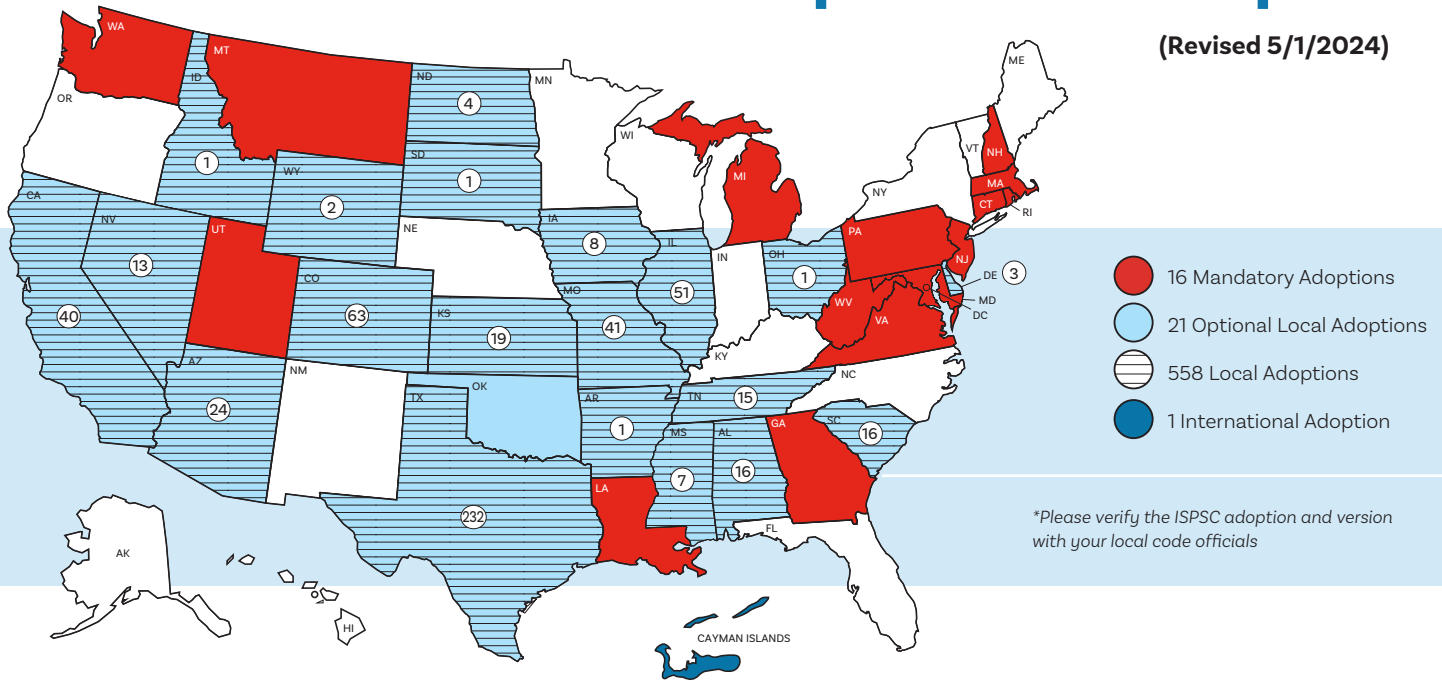

# International Swimming Pool and Spa Code (ISPSC) Adoption Status Report\*

(Revised 5/1/2024)

## 16 Mandatory State Adoptions (Statewide)

Connecticut ('21) | Georgia ('18) | Louisiana ('21) | Maryland ('21)\*\* | Massachusetts ('15) | Michigan ('15) | Montana ('21) | New Hampshire ('18) | New Jersey ('21) | Pennsylvania ('18) | Rhode Island ('18) | Utah ('21) | Virginia ('18) | Washington ('18) | Washington, D.C. ('21) | West Virginia ('15)

## 21 States with Optional Adoption

Alabama | Arizona | Arkansas | California | Colorado | Delaware | Idaho | Illinois | Iowa | Kansas | Mississippi | Missouri | Nevada | North Dakota | Ohio | Oklahoma | South Carolina | South Dakota | Tennessee | Texas | Wyoming